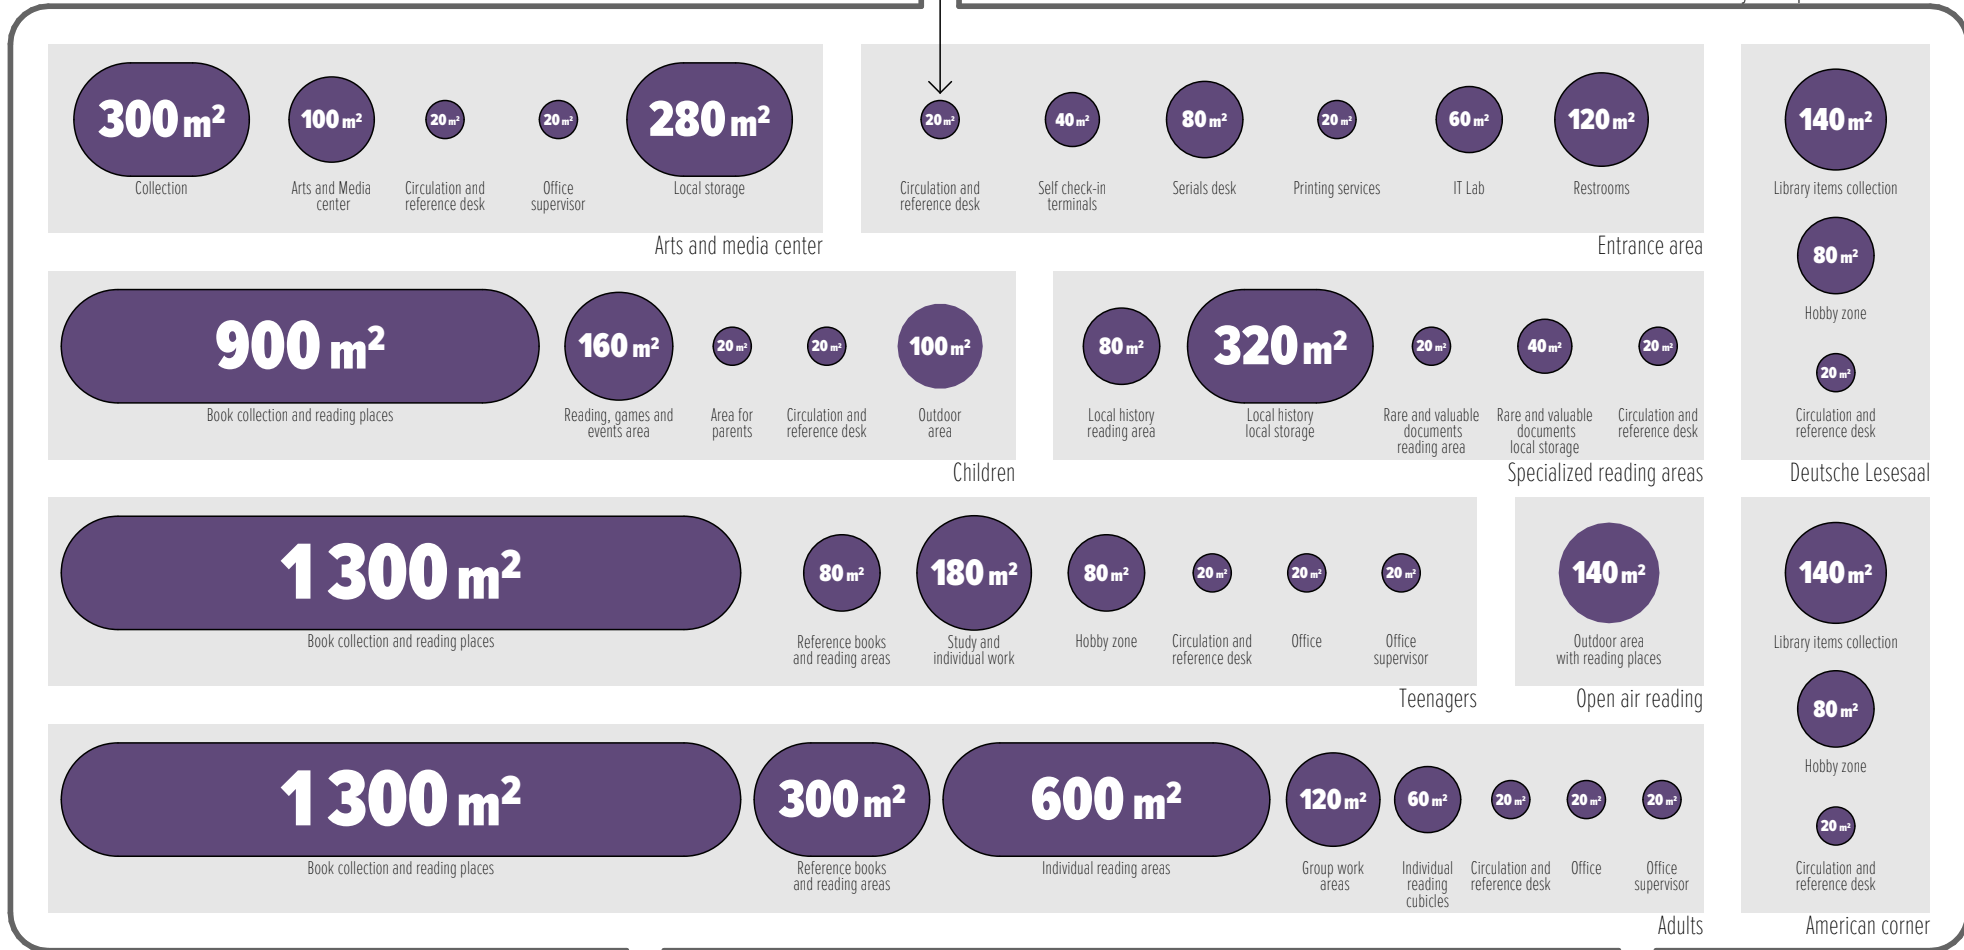

Cafe Entrance (optional)

Auditorium Entrance (optional)

Main Entrance

Main lobby and public services

Reading area

Main storage facility

Public underground garage

Link to Main lobby

Pedestrian entrance/exit

Staff entrance

Loading zone

Automobile entrance

Automobile exit